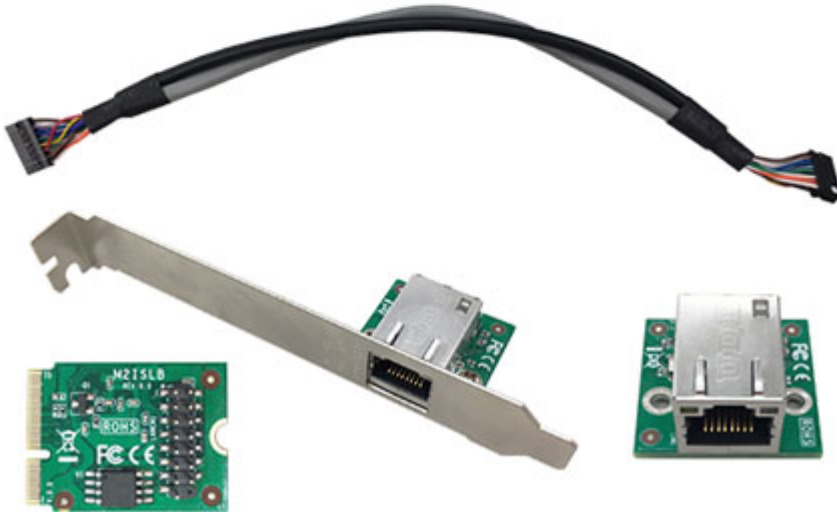

98.95 EUR  
incl. 19% VAT, plus [shipping](#)

- M.2 E-key 2230 Daughter Card ■ support 1 \* GbE expansion
- M.2 E-key 2230 interface
- Chipset: Intel i210IT GbE LAN controller
- Compliant with the 1Gb/s IEEE802.3,802.3u,802.3ab specifications
- Support Full duplex operation at 10/100/1000 Mb/s, Support Half duplex at 10/100 Mb/s
- Wake on LAN function (Depend on M/B 3.3V Standby Power)
- Support 1 \* GbE
- Accessories 1: 25cm 16P to 16P cable \* 1 pcs
- Accessories 2: GbE Bracket (J2ADSLANCNCR10-01G) \* 1 set
- Size: 22.00 x 30.00 mm

|          |                                                                                                                                                                                                                                                     |
|----------|-----------------------------------------------------------------------------------------------------------------------------------------------------------------------------------------------------------------------------------------------------|
| Size     | – 22.00 x 30.00mm                                                                                                                                                                                                                                   |
| Chipset  | – Intel i210IT GbE LAN controller                                                                                                                                                                                                                   |
| Features | – Compliant with the 1Gb/s IEEE802.3,802.3u,802.3ab specifications<br>– Support Full duplex operation at 10/100/1000 Mb/s<br>– Support Half duplex at 10/100 Mb/s<br>– Wake on LAN function (Depend on M/B 3.3V Standby Power)<br>– Support 1 * GbE |