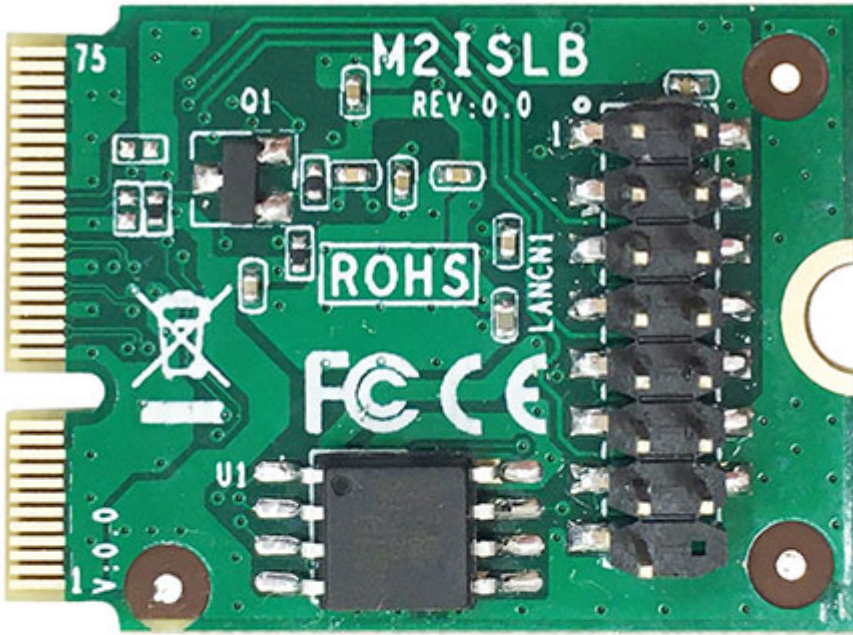

98.95 EUR  
incl. 19% VAT, plus [shipping](#)

- M.2 E-key 2230 Daughter Card ■ support 1 \* GbE expansion
- M.2 E-key 2230 interface
- Chipset: Intel i210IT GbE LAN controller
- Compliant with the 1Gb/s IEEE802.3,802.3u,802.3ab specifications
- Support Full duplex operation at 10/100/1000 Mb/s, Support Half duplex at 10/100 Mb/s
- Wake on LAN function (Depend on M/B 3.3V Standby Power)
- Support 1 \* GbE
- Accessories 1: 25cm 16P to 16P cable \* 1 pcs
- Accessories 2: GbE Bracket (J2ADSLANCNCR10-01G) \* 1 set
- Size: 22.00 x 30.00 mm

|          |                                                                                                                                                                                                                                                     |
|----------|-----------------------------------------------------------------------------------------------------------------------------------------------------------------------------------------------------------------------------------------------------|
| Size     | – 22.00 x 30.00mm                                                                                                                                                                                                                                   |
| Chipset  | – Intel i210IT GbE LAN controller                                                                                                                                                                                                                   |
| Features | – Compliant with the 1Gb/s IEEE802.3,802.3u,802.3ab specifications<br>– Support Full duplex operation at 10/100/1000 Mb/s<br>– Support Half duplex at 10/100 Mb/s<br>– Wake on LAN function (Depend on M/B 3.3V Standby Power)<br>– Support 1 * GbE |